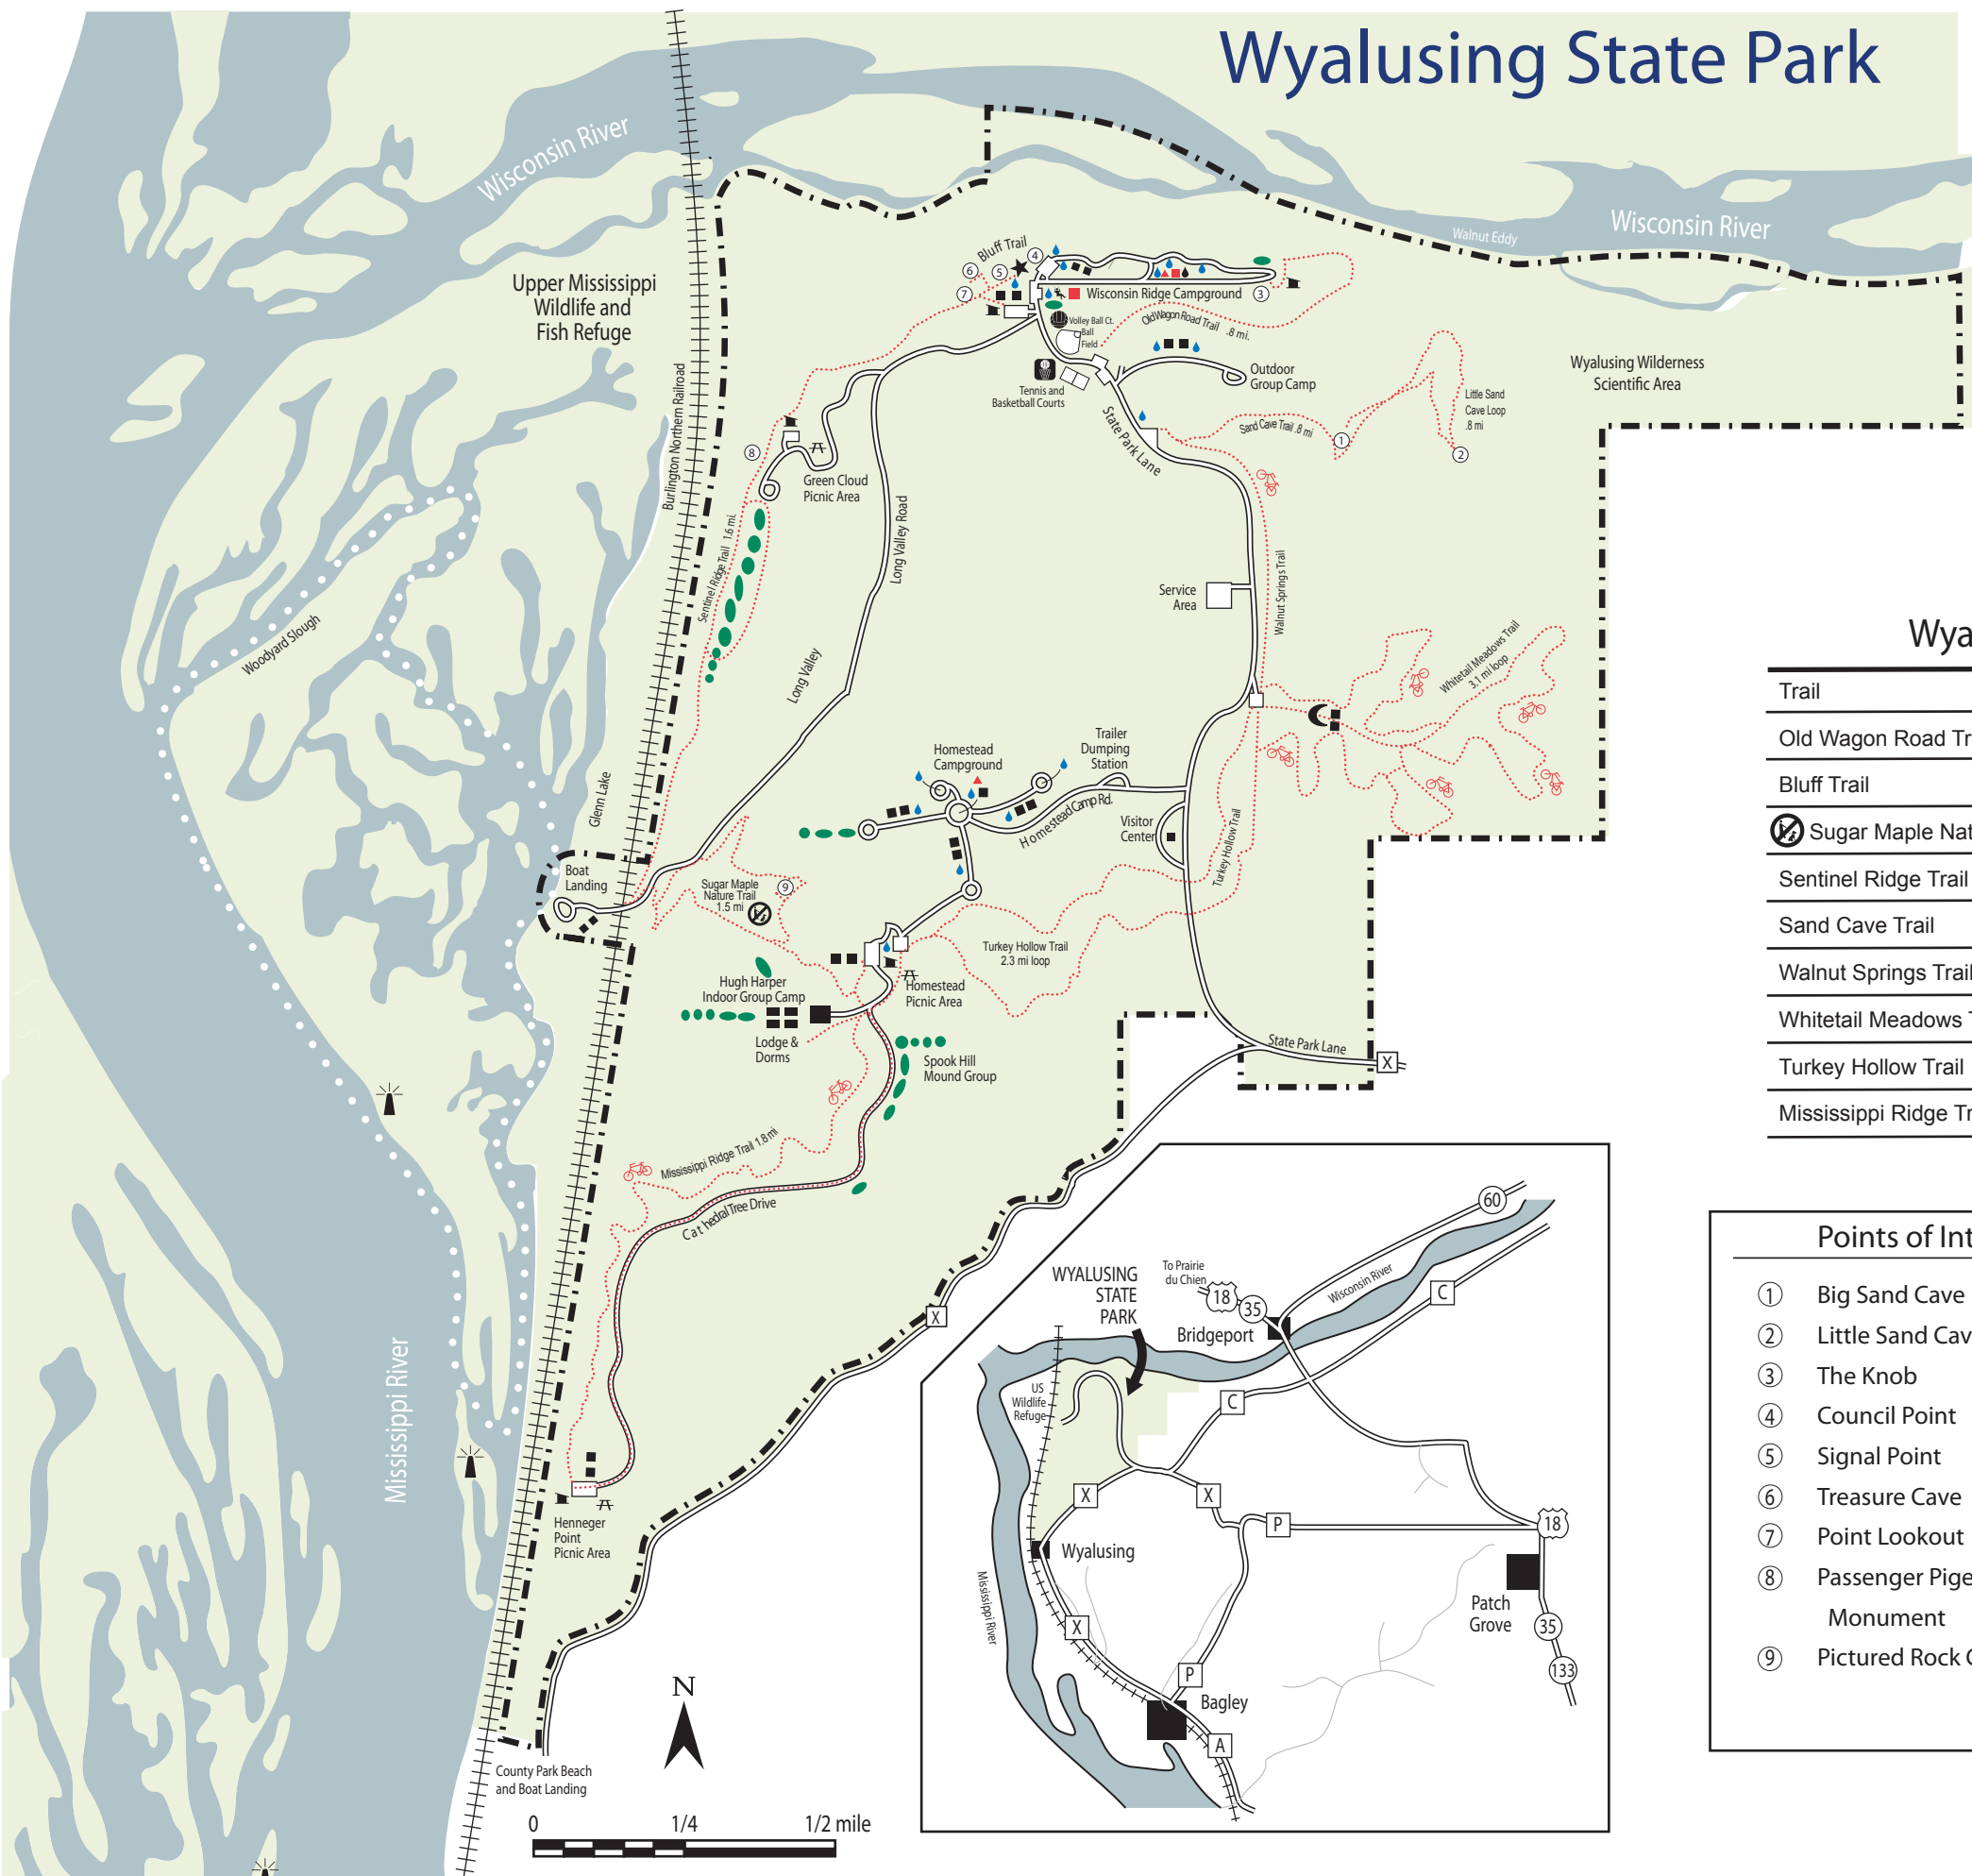

Wyalusing State Park

Wyalusing Trail Information

Trail	Trail Symbols	Mileage
Old Wagon Road Trail		.8 mi
Bluff Trail		.2 mi
Sugar Maple Nature Trail		1.5 mi loop
Sentinel Ridge Trail		1.6 mi
Sand Cave Trail		2.4 mi
Walnut Springs Trail		.5 mi
Whitetail Meadows Trail		1.7 or 3.1 mi loop
Turkey Hollow Trail		2.3 mi loop
Mississippi Ridge Trail		1.8 mi

Points of Interest	Legend
① Big Sand Cave	Park Boundary
② Little Sand Cave	Road
③ The Knob	Trails
④ Council Point	Designated Bike Trail
⑤ Signal Point	Canoe Trail
⑥ Treasure Cave	Drinking Water
⑦ Point Lookout	Winterized Water Faucet
⑧ Passenger Pigeon Monument	Shelter
⑨ Pictured Rock Cave	Picnic Area
	Nature Center/Peterson Shelter/Concession
	Showers
	Pit Toilets
	Modern Toilets
	Observatory
	No Pets
	Playground