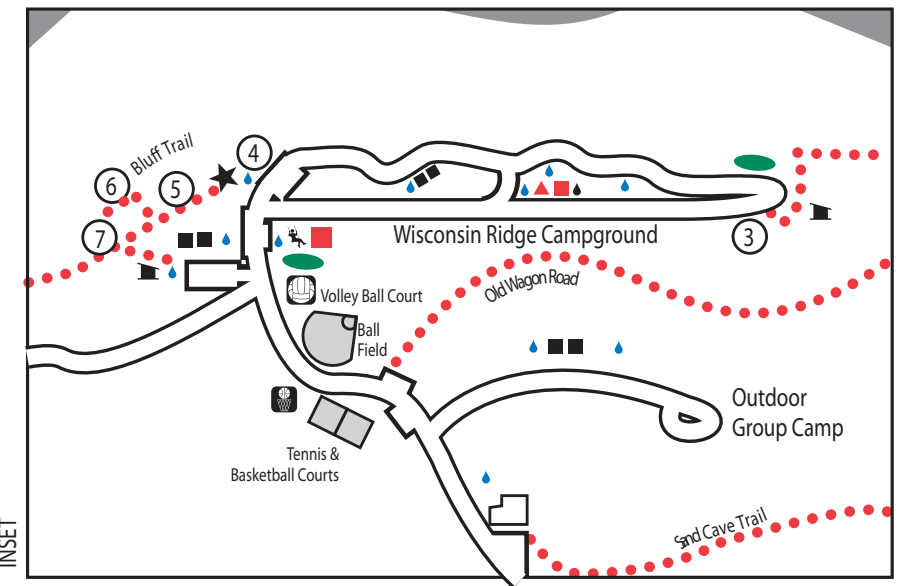

Wyalusing State Park

Wyalusing Trail Information

Trail	Trail Symbols	Mileage
Old Wagon Road Trail		.8 mi
Bluff Trail		.2 mi
Sugar Maple Nature Trail		1.5 mi loop
Sentinel Ridge Trail		1.6 mi
Sand Cave Trail		2.4 mi
Walnut Springs Trail		.5 mi
Whitetail Meadows Trail		1.7 or 3.1 mi loop
Turkey Hollow Trail		2.3 mi loop
Mississippi Ridge Trail		1.8 mi

Points of Interest	Legend
① Big Sand Cave	Park Boundary
② Little Sand Cave	Road
③ The Knob	Trails
④ Council Point	Designated Bike Trail
⑤ Signal Point	Canoe Trail
⑥ Treasure Cave	Drinking Water
⑦ Point Lookout	Winterized Water Faucet
⑧ Passenger Pigeon Monument	Shelter
⑨ Pictured Rock Cave	Picnic Area
	Nature Center/Peterson Shelter/Concession
	Showers
	Pit Toilets
	Modern Toilets
	Observatory
	No Pets
	Playground